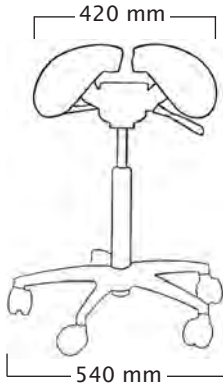

User height (cm)	<165	165-185	>170
Gas spring	short	medium	long

Professional

Total weight 9,7 kg
Seat weight 6,0 kg

Standard gas spring:

mini: 435 ~ 525 mm
short: 490 ~ 625 mm
medium: 600 ~ 780 mm
long: 645 ~ 905 mm

Foot Height Control gas spring:

not available
not available
not available

User height (cm)	<160	160-180	>165
Gas spring	short	medium	long

Job

Total weight 6,0 kg

Standard gas spring:

short: 380 ~ 470 mm
medium: 510 ~ 705 mm
long: 590 ~ 845 mm

Foot Height Control gas spring:

not available
not available
not available

User height (cm)	<150	150-170	>160
Gas spring	short	medium	long

Salli Saddle Chair dimensions

* With LONG foot height control gas spring, the user should be approx 5 cm taller than recommended user.
Mini gas spring is available, use depends on work station or height of the user.

Twin & Allround

Standard gas spring:

mini: 460 ~ 550 mm
short: 505 ~ 600 mm
medium: 630 ~ 770 mm
long: 710 ~ 880 mm

Foot Height Control gas spring:

short: 520 ~ 650 mm
medium: 615 ~ 765 mm
*long: 695 ~ 950 mm