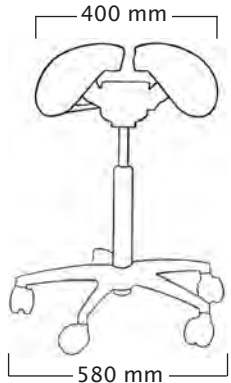

Standard gas spring:

mini: 435 ~ 525 mm
short: 480 ~ 615 mm
medium: 585 ~ 770 mm
long: 635 ~ 895 mm

Foot Height Control gas spring:

short: 470 ~ 600 mm
medium: 575 ~ 760 mm
*long: 650 ~ 900 mm

User height (cm)	<160	160-180	>165
Gas spring	short	medium	long

SwingFit

Total weight 11,0 kg
Seat weight 7,4 kg

Standard gas spring:

mini: 445 ~ 535 mm
short: 500 ~ 635 mm
medium: 610 ~ 800 mm
long: 665 ~ 925 mm

Foot Height Control gas spring:

short: 500 ~ 630 mm
medium: 605 ~ 790 mm
*long: 680 ~ 935 mm

User height (cm)	<165	165-185	>170
Gas spring	short	medium	long

Professional

Total weight 9,7 kg
Seat weight 6,0 kg

Standard gas spring:

mini: 435 ~ 525 mm
short: 490 ~ 625 mm
medium: 600 ~ 780 mm
long: 645 ~ 905 mm

Foot Height Control gas spring:

not available
not available
not available

User height (cm)	<160	160-180	>165
Gas spring	short	medium	long

Job

Total weight 6,0 kg

Standard gas spring:

short: 380 ~ 470 mm
medium: 510 ~ 705 mm
long: 590 ~ 845 mm