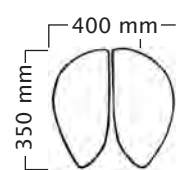

User height (cm)	<165	165-185	>170
Gas spring	short	medium	long

Professional

Total weight 9,7 kg
Seat weight 6,0 kg

Standard gas spring:

mini: 435 ~ 525 mm
short: 490 ~ 625 mm
medium: 600 ~ 780 mm
long: 645 ~ 905 mm

Foot Height Control gas spring:

not available
not available
not available

User height (cm)	<160	160-180	>165
Gas spring	short	medium	long

Job

Total weight 6,0 kg

Standard gas spring:

short: 380 ~ 470 mm
medium: 510 ~ 705 mm
long: 590 ~ 845 mm