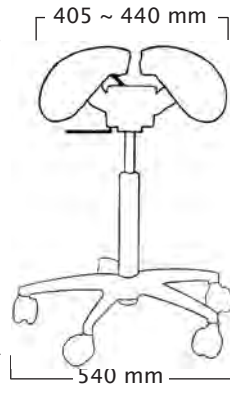

Foot Height Control gas spring:

short: 490 ~ 620 mm
medium: 585 ~ 775 mm
*long: 665 ~ 920 mm

User height (cm)	<165	165-185	>170
Gas spring	short	medium	long

MultiAdjuster

Total weight 11,1 kg
Seat weight 7,5 kg

Standard gas spring:

mini: 435 ~ 525 mm
short: 480 ~ 615 mm
medium: 585 ~ 770 mm
long: 635 ~ 895 mm

Foot Height Control gas spring:

short: 470 ~ 600 mm
medium: 575 ~ 760 mm
*long: 650 ~ 900 mm

User height (cm)	<160	160-180	>165
Gas spring	short	medium	long

SwingFit

Total weight 11,0 kg
Seat weight 7,4 kg

Standard gas spring:

mini: 445 ~ 535 mm
short: 500 ~ 635 mm
medium: 610 ~ 800 mm
long: 665 ~ 925 mm

Foot Height Control gas spring:

short: 500 ~ 630 mm
medium: 605 ~ 790 mm
*long: 680 ~ 935 mm

User height (cm)	<165	165-185	>170
Gas spring	short	medium	long

Professional

Total weight 9,7 kg
Seat weight 6,0 kg

Standard gas spring:

mini: 435 ~ 525 mm
short: 490 ~ 625 mm
medium: 600 ~ 780 mm
long: 645 ~ 905 mm