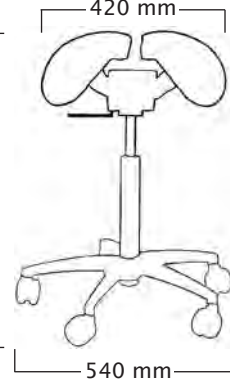

Salli Saddle Chair dimensions

* With LONG foot height control gas spring, the user should be approx 5 cm taller than recommended user.
Mini gas spring is available, use depends on work station or height of the user.

Twin

Total weight 10,4 kg
Seat weight 6,8 kg

Standard gas spring:

mini: 420 ~ 510 mm
short: 465 ~ 600 mm
medium: 590 ~ 770 mm
long: 620 ~ 880 mm

Foot Height Control gas spring:

short: 480 ~ 610 mm
medium: 575 ~ 765 mm
*long: 655 ~ 910 mm

User height (cm)	<160	160-180	>165
Gas spring	short	medium	long

Swing

Total weight 10,2 kg
Seat weight 6,6 kg

Standard gas spring:

mini: 435 ~ 525 mm
short: 490 ~ 625 mm
medium: 600 ~ 785 mm
long: 645 ~ 905 mm

Foot Height Control gas spring:

short: 490 ~ 620 mm
medium: 585 ~ 775 mm
*long: 665 ~ 920 mm

User height (cm)	<165	165-185	>170
Gas spring	short	medium	long

MultiAdjuster

Total weight 11,1 kg
Seat weight 7,5 kg