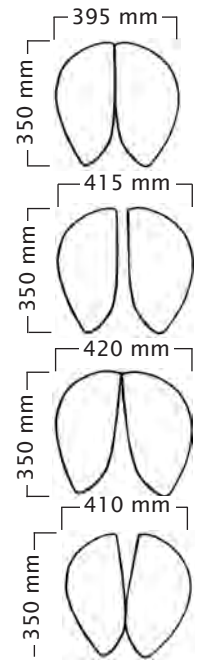

Foot Height Control gas spring:

short: 490 ~ 620 mm
medium: 585 ~ 775 mm
*long: 665 ~ 920 mm

User height (cm)	<165	165-185	>170
Gas spring	short	medium	long

MultiAdjuster

Total weight 11,1 kg
Seat weight 7,5 kg

Standard gas spring:

mini: 435 ~ 525 mm
short: 480 ~ 615 mm
medium: 585 ~ 770 mm
long: 635 ~ 895 mm

Foot Height Control gas spring:

short: 470 ~ 600 mm
medium: 575 ~ 760 mm
*long: 650 ~ 900 mm

User height (cm)	<160	160-180	>165
Gas spring	short	medium	long

SwingFit

Total weight 11,0 kg
Seat weight 7,4 kg

Standard gas spring:

mini: 445 ~ 535 mm
short: 500 ~ 635 mm
medium: 610 ~ 800 mm
long: 665 ~ 925 mm

Foot Height Control gas spring:

short: 500 ~ 630 mm
medium: 605 ~ 790 mm
*long: 680 ~ 935 mm

User height (cm)	<165	165-185	>170
Gas spring	short	medium	long

Professional

Total weight 9,7 kg
Seat weight 6,0 kg

Standard gas spring:

mini: 435 ~ 525 mm
short: 490 ~ 625 mm
medium: 600 ~ 780 mm
long: 645 ~ 905 mm