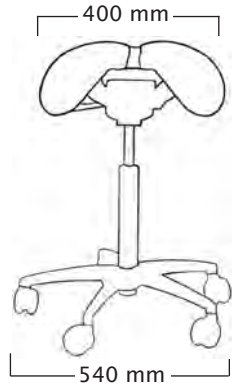

Standard gas spring:

mini: 435 ~ 525 mm
short: 480 ~ 615 mm
medium: 585 ~ 770 mm
long: 635 ~ 895 mm

Foot Height Control gas spring:

short: 470 ~ 600 mm
medium: 575 ~ 760 mm
*long: 650 ~ 900 mm

User height (cm)	<160	160-180	>165
Gas spring	short	medium	long

User height (cm)	<165	165-185	>170
Gas spring	short	medium	long

Professional

Total weight 9,7 kg
Seat weight 6,0 kg

Standard gas spring:

mini: 435 ~ 525 mm
short: 490 ~ 625 mm
medium: 600 ~ 780 mm
long: 645 ~ 905 mm

Foot Height Control gas spring:

not available
not available
not available

User height (cm)	<160	160-180	>165
Gas spring	short	medium	long

Job

Total weight 6,0 kg

Standard gas spring:

short: 380 ~ 470 mm
medium: 510 ~ 705 mm
long: 590 ~ 845 mm

Foot Height Control gas spring:

not available
not available
not available

User height (cm)	<150	150-170	>160
Gas spring	short	medium	long

Salli Saddle Chair dimensions

* With LONG foot height control gas spring, the user should be approx 5 cm taller than recommended user.
Mini gas spring is available, use depends on work station or height of the user.