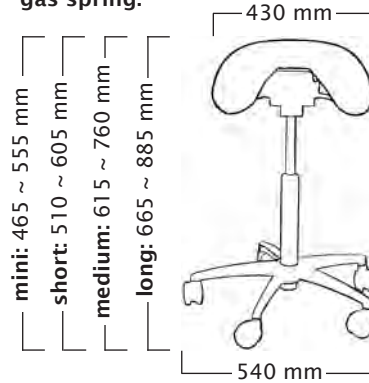

Classic & Allround

Standard gas spring:

Foot Height Control gas spring:

User height (cm)	<165	165-185	>170
Gas spring	short	medium	long

Accessories - further information

Accessories	weight	notify
Allround	4,36 kg	big base with swing and swingfit
Elbow rest	2,54 kg	
Stretching Support	2,16 kg	big base
Surgeon	4,32 kg	
Ergorest with stretching support	4,00 kg	
Foot adjustment	1,28 kg	
Big base	+ 0,70 kg	difference to normal base
Small base	- 0,10 kg	difference to normal base
Gas spring lengths (cylinder)	length	notify
mini	185 mm	available for special use or work environment
short	235 mm	
medium	325 mm	
long	385 mm