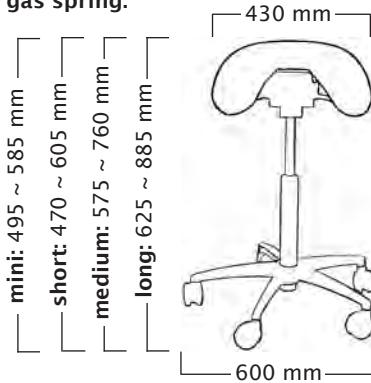

User height (cm)	<165	165-185	>170
Gas spring	short	medium	long

Multijuster, Stretching support & big base

Standard gas spring:

mini: 475 ~ 565 mm
short: 510 ~ 645 mm
medium: 615 ~ 800 mm
long: 665 ~ 925 mm

Foot Height Control gas spring:

short: 510 ~ 640 mm
medium: 605 ~ 790 mm
*long: 690 ~ 940 mm

User height (cm)	<165	165-185	>170
Gas spring	short	medium	long

Salli Saddle Chair dimensions

* With LONG foot height control gas spring, the user should be approx 5 cm taller than recommended user.
Mini gas spring is available, use depends on work station or height of the user.

Total weight 11,0 kg
Seat weight 7,4 kg

Classic

Standard gas spring:

Foot Height Control gas spring:

User height (cm)	<160	160-180	>165
Gas spring	short	medium	long

Classic & Stretching Support & big base

Standard gas spring:

Foot Height Control gas spring:

User height (cm)	<165	165-185	>170
Gas spring	short	medium	long

Classic & Allround

Standard gas spring:

Foot Height Control gas spring:

User height (cm)	<165	165-185	>170
Gas spring	short	medium	long