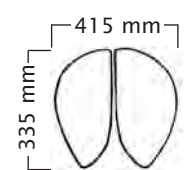

User height (cm)	<165	165-185	>170
Gas spring	short	medium	long

Professional

Total weight 9,7 kg
Seat weight 6,0 kg

Standard gas spring:

mini: 435 ~ 525 mm
short: 490 ~ 625 mm
medium: 600 ~ 780 mm
long: 645 ~ 905 mm

Foot Height Control gas spring:

not available
not available
not available

User height (cm)	<160	160-180	>165
Gas spring	short	medium	long

Job

Total weight 6,0 kg

Standard gas spring:

short: 380 ~ 470 mm
medium: 510 ~ 705 mm
long: 590 ~ 845 mm

Foot Height Control gas spring:

not available
not available
not available

User height (cm)	<150	150-170	>160
Gas spring	short	medium	long

Salli Saddle Chair dimensions

* With LONG foot height control gas spring, the user should be approx 5 cm taller than recommended user.
Mini gas spring is available, use depends on work station or height of the user.