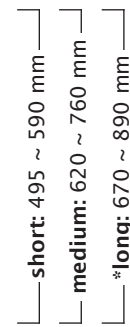

Foot Height Control gas spring:

User height (cm)	<165	165-185	>170
Gas spring	short	medium	long

Classic & Allround

Standard gas spring:

Foot Height Control gas spring:

User height (cm)	<165	165-185	>170
Gas spring	short	medium	long