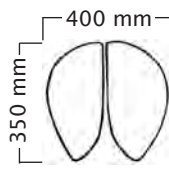

Salli Saddle Chair dimensions

* With LONG foot height control gas spring, the user should be approx 5 cm taller than recommended user.
Mini gas spring is available, use depends on work station or height of the user.

Twin

Total weight 10,4 kg
Seat weight 6,8 kg

Standard gas spring:

mini: 420 ~ 510 mm
short: 465 ~ 600 mm
medium: 590 ~ 770 mm
long: 620 ~ 880 mm

Foot Height Control gas spring:

short: 480 ~ 610 mm
medium: 575 ~ 765 mm
*long: 655 ~ 910 mm

User height (cm)	<160	160-180	>165
Gas spring	short	medium	long

Swing

Total weight 10,2 kg
Seat weight 6,6 kg

Standard gas spring:

mini: 435 ~ 525 mm
short: 490 ~ 625 mm
medium: 600 ~ 785 mm
long: 645 ~ 905 mm