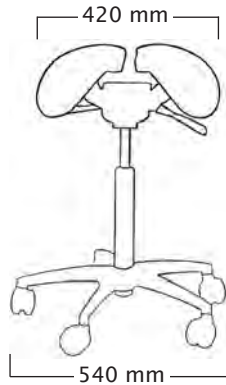

Salli Saddle Chair dimensions

* With LONG foot height control gas spring, the user should be approx 5 cm taller than recommended user.
Mini gas spring is available, use depends on work station or height of the user.

Twin

Total weight 10,4 kg
Seat weight 6,8 kg

Standard gas spring:

mini: 420 ~ 510 mm
short: 465 ~ 600 mm
medium: 590 ~ 770 mm
long: 620 ~ 880 mm

Foot Height Control gas spring:

short: 480 ~ 610 mm
medium: 575 ~ 765 mm
*long: 655 ~ 910 mm

User height (cm)	<160	160-180	>165
Gas spring	short	medium	long

Swing

Total weight 10,2 kg
Seat weight 6,6 kg

Standard gas spring:

mini: 435 ~ 525 mm
short: 490 ~ 625 mm
medium: 600 ~ 785 mm
long: 645 ~ 905 mm

Foot Height Control gas spring:

short: 490 ~ 620 mm
medium: 585 ~ 775 mm
*long: 665 ~ 920 mm

User height (cm)	<165	165-185	>170
Gas spring	short	medium	long

MultiAdjuster

Total weight 11,1 kg
Seat weight 7,5 kg