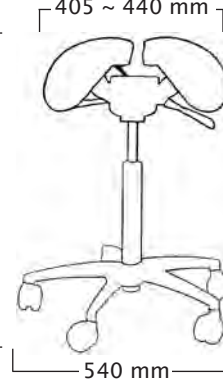

Foot Height Control gas spring:

not available
not available
not available

User height (cm)	<160	160-180	>165
Gas spring	short	medium	long

Job

Total weight 6,0 kg

Standard gas spring:

short: 380 ~ 470 mm
medium: 510 ~ 705 mm
long: 590 ~ 845 mm

Foot Height Control gas spring:

not available
not available
not available

User height (cm)	<150	150-170	>160
Gas spring	short	medium	long

Salli Saddle Chair dimensions

* With LONG foot height control gas spring, the user should be approx 5 cm taller than recommended user.
Mini gas spring is available, use depends on work station or height of the user.

Twin & Allround

Standard gas spring:

mini: 460 ~ 550 mm
short: 505 ~ 600 mm
medium: 630 ~ 770 mm
long: 710 ~ 880 mm

Foot Height Control gas spring:

short: 520 ~ 650 mm
medium: 615 ~ 765 mm
*long: 695 ~ 950 mm

User height (cm)	<165	165-185	>170
Gas spring	short	medium	long

Multijuster & Allround

Standard gas spring:

mini: 475 ~ 565 mm
short: 520 ~ 615 mm
medium: 625 ~ 770 mm
long: 675 ~ 895 mm

Foot Height Control gas spring: