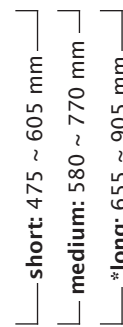

Foot Height Control gas spring:

User height (cm)	<165	165-185	>170
Gas spring	short	medium	long