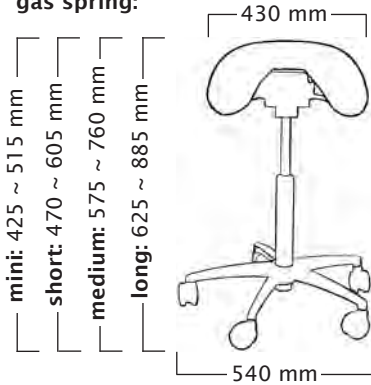

Twin, Stretching support & big base

Standard gas spring:

mini: 460 ~ 550 mm
short: 495 ~ 630 mm
medium: 610 ~ 800 mm
long: 650 ~ 950 mm

Foot Height Control gas spring:

short: 520 ~ 650 mm
medium: 605 ~ 795 mm
*long: 695 ~ 950 mm

User height (cm)	<165	165-185	>170
Gas spring	short	medium	long

Multijuster, Stretching support & big base

Standard gas spring:

mini: 475 ~ 565 mm
short: 510 ~ 645 mm
medium: 615 ~ 800 mm
long: 665 ~ 925 mm

Foot Height Control gas spring:

short: 510 ~ 640 mm
medium: 605 ~ 790 mm
*long: 690 ~ 940 mm

User height (cm)	<165	165-185	>170
Gas spring	short	medium	long

Salli Saddle Chair dimensions

* With LONG foot height control gas spring, the user should be approx 5 cm taller than recommended user.
Mini gas spring is available, use depends on work station or height of the user.

Total weight 11,0 kg
Seat weight 7,4 kg

Classic

Standard gas spring:

Foot Height Control gas spring:

User height (cm)	<160	160-180	>165
Gas spring	short	medium	long

Classic & Stretching Support & big base

Standard gas spring: