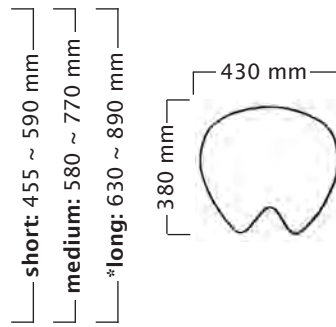

Foot Height Control gas spring:

User height (cm)	<160	160-180	>165
Gas spring	short	medium	long