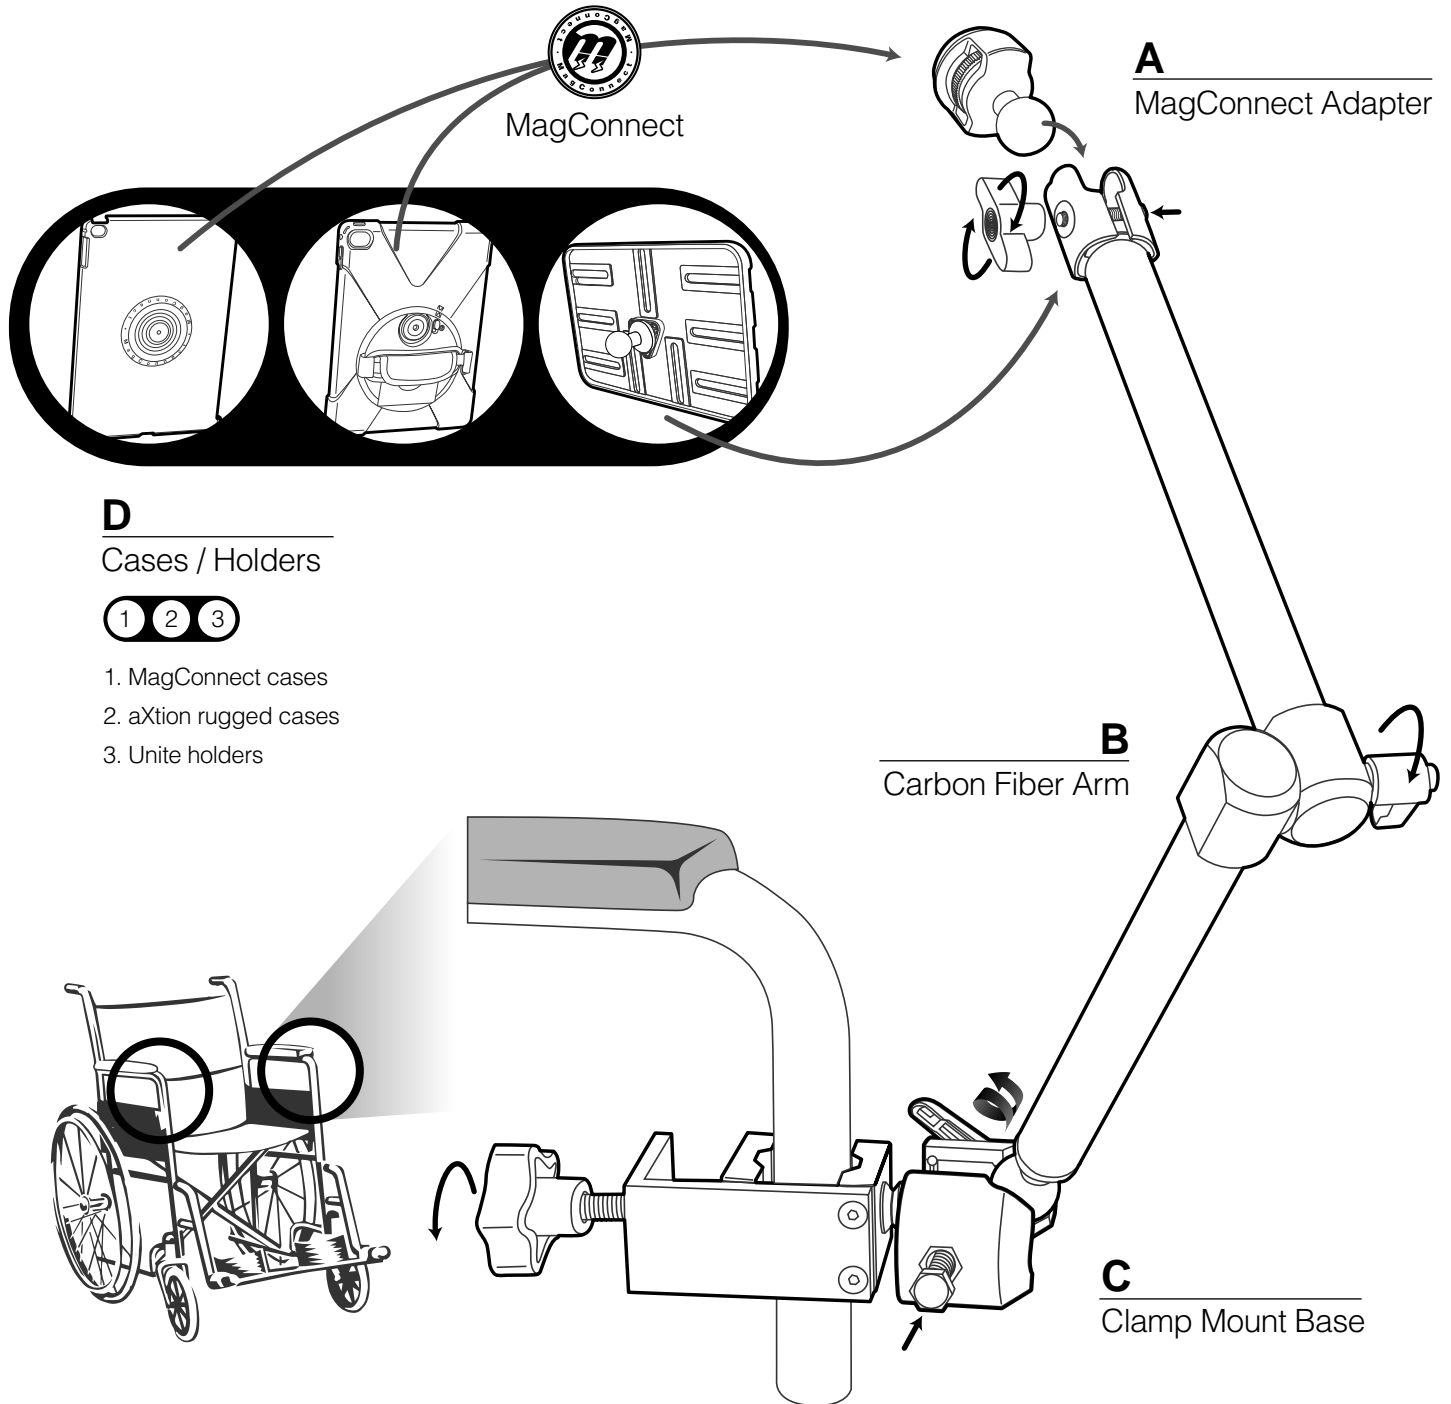

# Wheelchair Mount

## Installation Guide

**A**  
MagConnect Adapter

**B**  
Carbon Fiber Arm

**C**  
Wheelchair Mount Base

**D**  
Cases / Holders

**DISCLAIMER FOR JOY FACTORY TABLET MOUNTS**

*Congratulations on the purchase of your new Tablet Mount from The Joy Factory Inc!*

With respect to The Joy Factory mounts designed to mount to a vehicle windshield via suction cup, it is critical to confirm whether such mounts are legal in your state and, if so, any limitations on use of suction cup attachments to windshields. Some states completely ban use of suction cup mounts to windshields in motor vehicles. Some other states may allow use of suction cup mounts to a vehicle's windshield, but only in certain locations on the windshield or in a manner which does not obstruct the driver's vision or otherwise distract the driver of the motor vehicle.