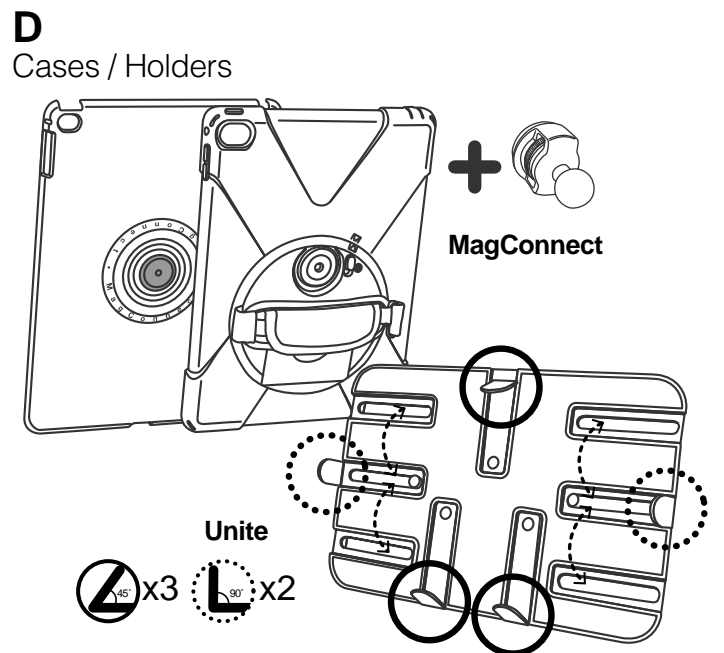

D
Cases / Holders

DISCLAIMER FOR JOY FACTORY TABLET MOUNTS

Congratulations on the purchase of your new Tablet Mount from The Joy Factory Inc!

BEFORE YOU INSTALL OR USE YOUR TABLET MOUNT, PLEASE READ ALL LITERATURE PROVIDED WITH YOUR MOUNT TO ENSURE THE MOUNT YOU PURCHASED IS COMPATIBLE WITH THE TABLET OR TABLETS YOU INTEND TO USE WITH THE MOUNT. IF YOU ARE NOT CERTAIN WHETHER THE MOUNT IS COMPATIBLE WITH YOUR TABLET(S), PLEASE CHECK THE JOY FACTORY WEBSITE OR CONTACT CUSTOMER SERVICE.

BEFORE YOU INSTALL OR USE YOUR TABLET MOUNT READ THIS DOCUMENT AND ALL INSTRUCTIONS CAREFULLY. IMPROPER USE OF THE MOUNT WILL RESULT IN DAMAGE TO YOUR TABLET. USE OF THE MOUNT WITH OTHER DEVICES MAY CREATE AN INSECURE MOUNTING OF THE DEVICE, MAY PLACE UNANTICIPATED LOADS OR STRESS ON THE MOUNT AND/OR WEAKEN THE MOUNT.

USE OF YOUR TABLET MOUNT WITH DEVICES OTHER THAN THOSE DEVICES FOR WHICH IT IS DESIGNED WILL VOID ALL WARRANTIES FROM THE JOY FACTORY, WHETHER SUCH WARRANTIES ARE EXPRESS OR IMPLIED. THE JOY FACTORS DISCLAIMS ANY AND ALL LIABILITY FOR USE OF OUR MOUNTS WHEN IT IS NOT USED AS DESIGNED OR WHEN IT IS USED FOR ANY PURPOSE OTHER THAN THE PURPOSE FOR WHICH IT IS DESIGNED.

THE JOY FACTORY SELLS VARIOUS MOUNTS FOR DIFFERENT USES OR APPLICATIONS. ONLY USE YOUR Tablet MOUNT FOR ITS INTENDED PURPOSE AND ONLY WHEN AND WHERE IT IS SAFE TO DO SO AND ONLY WHERE PERMITTED BY LAW.

For Mounts Used in Motor Vehicles:

FOR MOUNTS USED IN MOTOR VEHICLES, NEVER USE OUR MOUNTING DEVICE OR ELECTRONICS WHILE OPERATING THE VEHICLE OR WHILE THE VEHICLE IS IN MOTION.

safe to do so and only where such use does not distract the operator of the vehicle or distract the operator's ability to safely operate the vehicle.

Any alteration to your mount, or any part thereof, will void any and all warranties and guarantees, whether express or implied, and The Joy Factory disclaims any and all liability for damages arising from use of an altered mount.

For full warranty information please visit thejoyfactory.com/warranty-information.