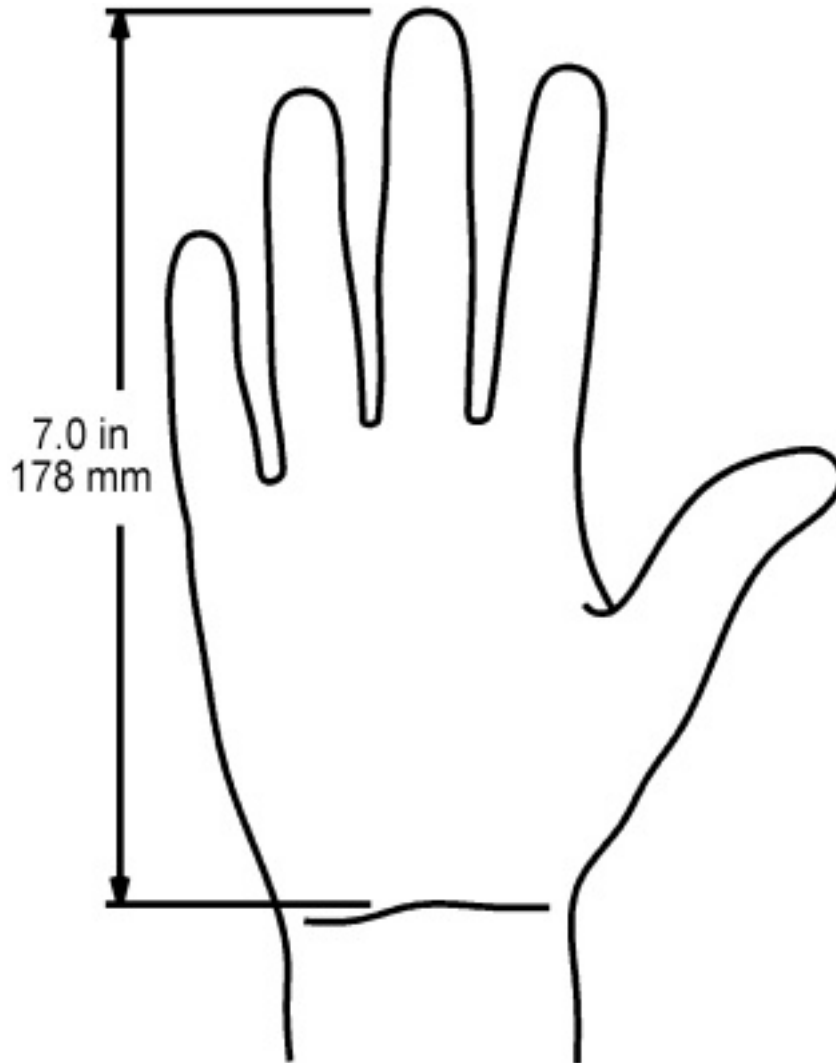

Hand size for Evluent VerticalMouse 4

The Evluent VerticalMouse 4 regular size models (Right Wireless, Right Mac, Right Bluetooth, Right and Left) are for hands at least about 7 inches or 178 mm from the tip of the middle finger to the wrist crease. Hands shorter than 7 inches/178 mm may be more suitable for the VerticalMouse 4 Small. Print this page with scaling set to None and put your hand on it. If your hand is the same size or smaller than the drawing, the Small may fit you better than the regular size models.