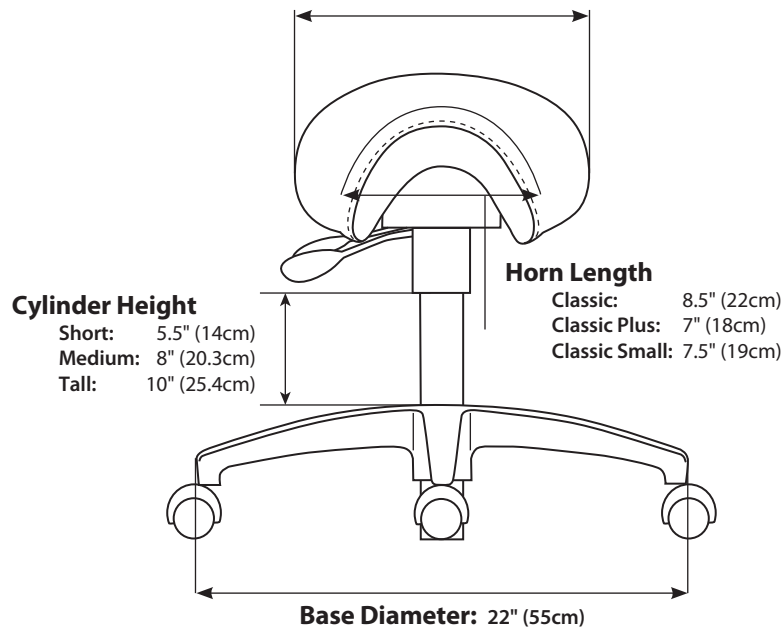

Bambach Saddle Seat®

Measurement Guide

Classic: 15" (38 cm)
Classic Plus: 17" (43 cm)
Classic Small: 13" (33 cm)

Height From The Seat To The Floor

Short Cylinder: lowest setting 20" (51cm) / highest setting 25" (63cm)
Medium Cylinder: lowest setting 24" (60cm) / highest setting 30" (77cm)
Tall Cylinder: lowest setting 26" (66cm) / highest setting 36" (91cm)

Classic: 15" (38 cm)
Classic Plus: 17" (43 cm)
Classic Small: 13" (33 cm)

SPECIAL NEEDS
COMPUTERS 
1-877-724-4922

Schematic representation. Minor deviations possible.

 **HÄGER**
WORLDWIDE
(800) 328-2335
www.hagerworldwide.com